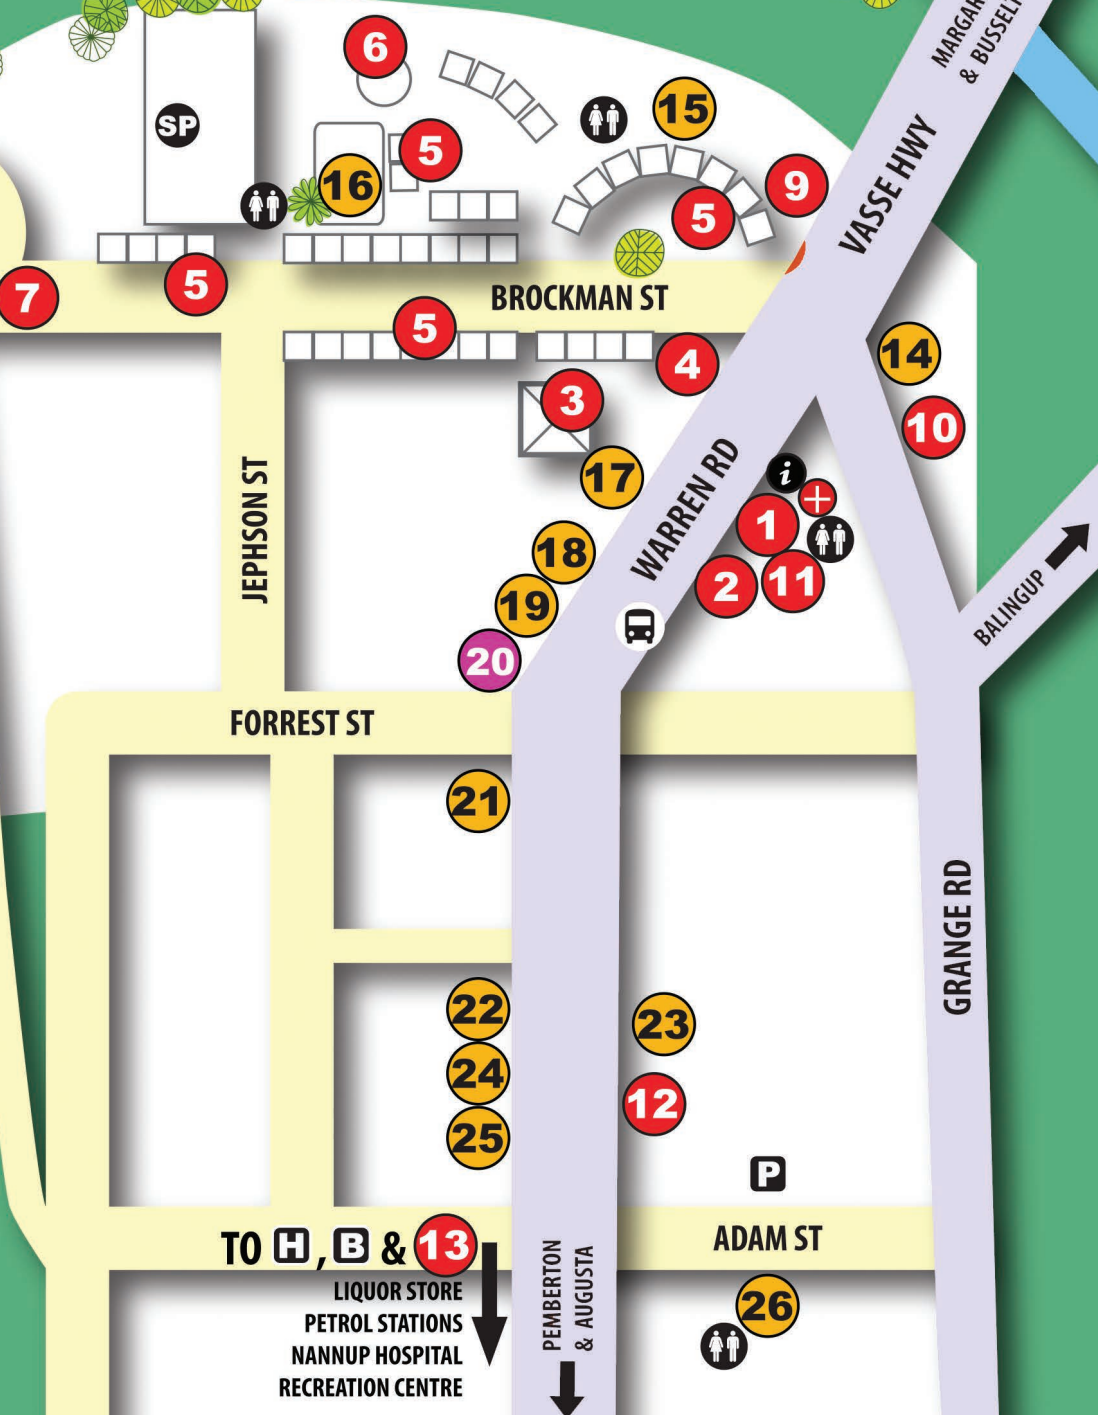

FESTIVAL MAP

Displays, Events & Workshops

- 1 - Great Hall of Flowers (Town Hall)
- 2 - The Gardener & The Chef (Bowling Club)
- 2 - CWA High Tea (Bowling Club)
- 3 - Jarrah Floral Marquee
- 4 - Historical Society
- 5 - Market Stalls
- 6 - Community Marquee
- 7 - Classic Cars
- 8 - K9 Connections
- 9 - Community Craft House
- 10 - The Garage Gallery
- 11 - Youth Space
- 12 - Nannup Art Council
- 13 - Recreation Centre

JEPHSON ST

WARREN RD

FORREST ST

ADAM ST

PEMBERTON & AUGUSTA

SP

6

15

10

3

17

1

11

18

2

19

23

24

12

25

P

TO H, B & 13

LIQUOR STORE
PETROL STATIONS
NANNUP HOSPITAL
RECREATION CENTRE

26