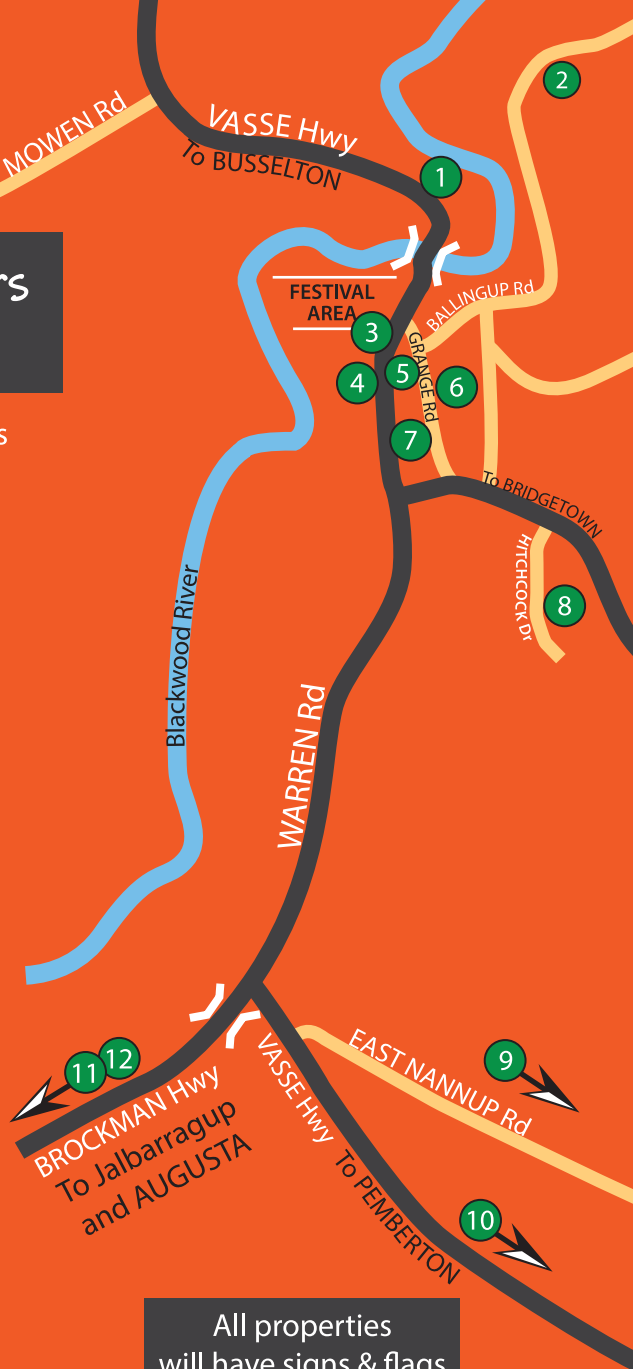

Open Gardens & Tours Map 2019

- 1 Blackwood Riverview Gardens
– 5699 Vasse Hwy
- 2 Gullyfoot Gardens
– 2385 Balingup Rd
- 3 Melo Velo Garden
– 8 Warren Rd
- 4 Pickle & O Garden
– 16 Warren Rd
- 5 Enchanted Garden
– 5 Forrest St
- 6 Holberry House
– 14 Grange Rd
- 7 Community Garden
– Lot 38 Grange Rd
- 8 Cedar Cottage Garden
– 27 Hitchcock Drive
- 9 Southern Forests Honey
– 429 East Nannup Rd
- 10 Chestnut Brae
– 106 McKittrick Rd,
Carlotta (off Chalwell Rd)
- 11 Merri Bee Farmacy
– 3 Thomas Rd
- 12 Jarrah Glen Cabins
– 11 Rodda Rd, Jalbarragup

All properties
will have signs & flags

No dogs allowed
Remember to always secure
valuables when leaving vehicles