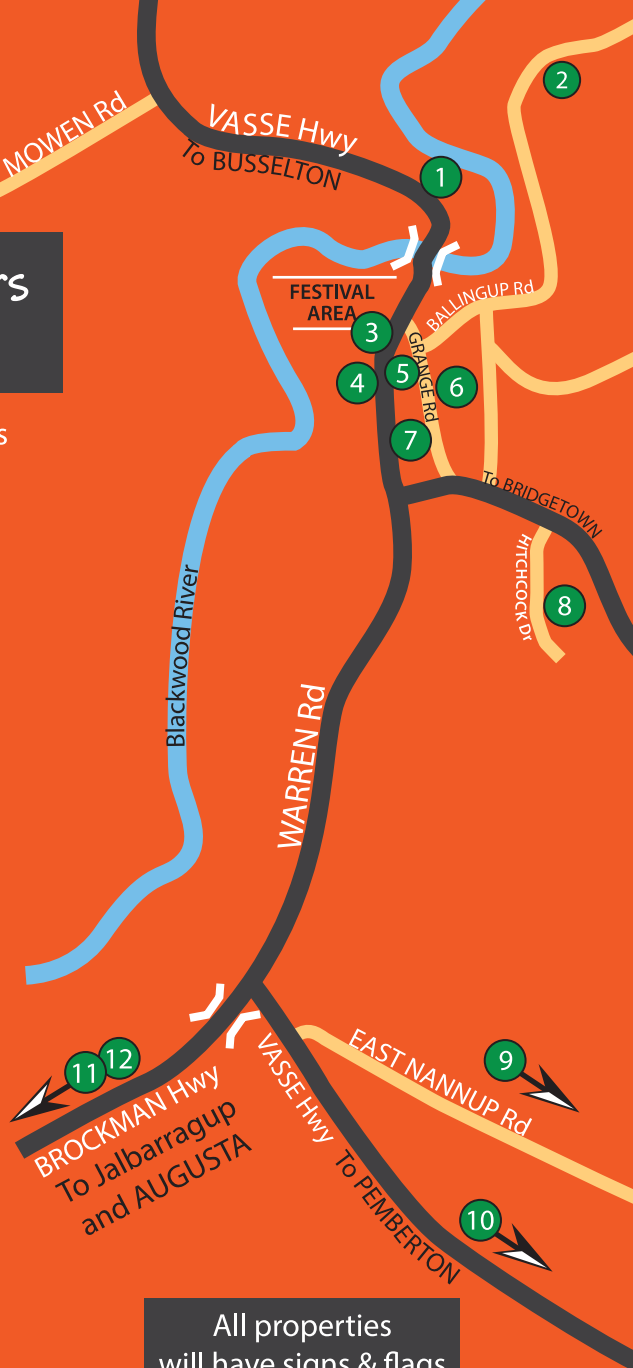

Open Gardens & Tours Map 2019

- 1 Blackwood Riverview Gardens
– 5699 Vasse Hwy
- 2 Gullyfoot Gardens
– 2385 Balingup Rd
- 3 Melo Velo Garden
– 8 Warren Rd
- 4 Pickle & O Garden
– 16 Warren Rd
- 5 Enchanted Garden
– 5 Forrest St
- 6 Holberry House
– 14 Grange Rd
- 7 Community Garden
– Lot 38 Grange Rd
- 8 Cedar Cottage Garden
– 27 Hitchcock Drive
- 9 Southern Forests Honey
– 429 East Nannup Rd
- 10 Chestnut Brae
– 106 McKittrick Rd,
Carlotta (off Chalwell Rd)
- 11 Merri Bee Farmacy
– 3 Thomas Rd
- 12 Jarrah Glen Cabins
– 11 Rodda Rd, Jalbarragup

All properties
will have signs & flags

No dogs allowed
Remember to always secure
valuables when leaving vehicles